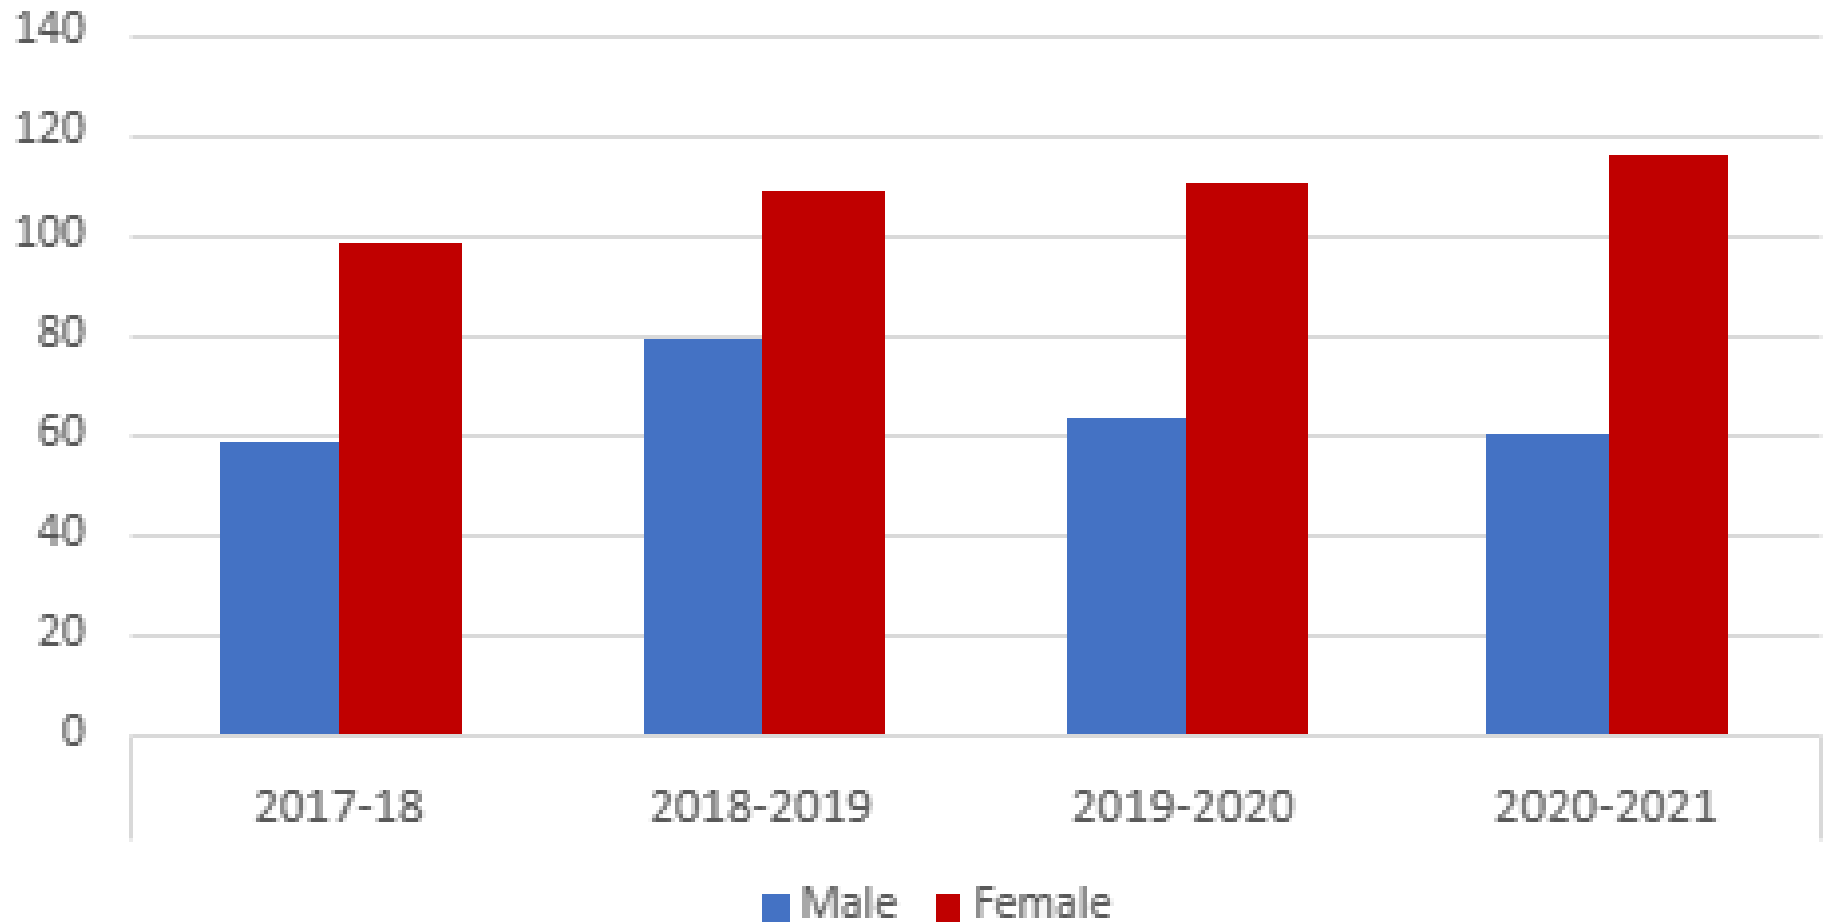

First Time Entering Freshmen Gender

The graph above is data collected regarding our “First Time Entering Gender” from the years of 2017-2021.

SGU had a total of 60 males and 116 females in the year of 2020-2021.