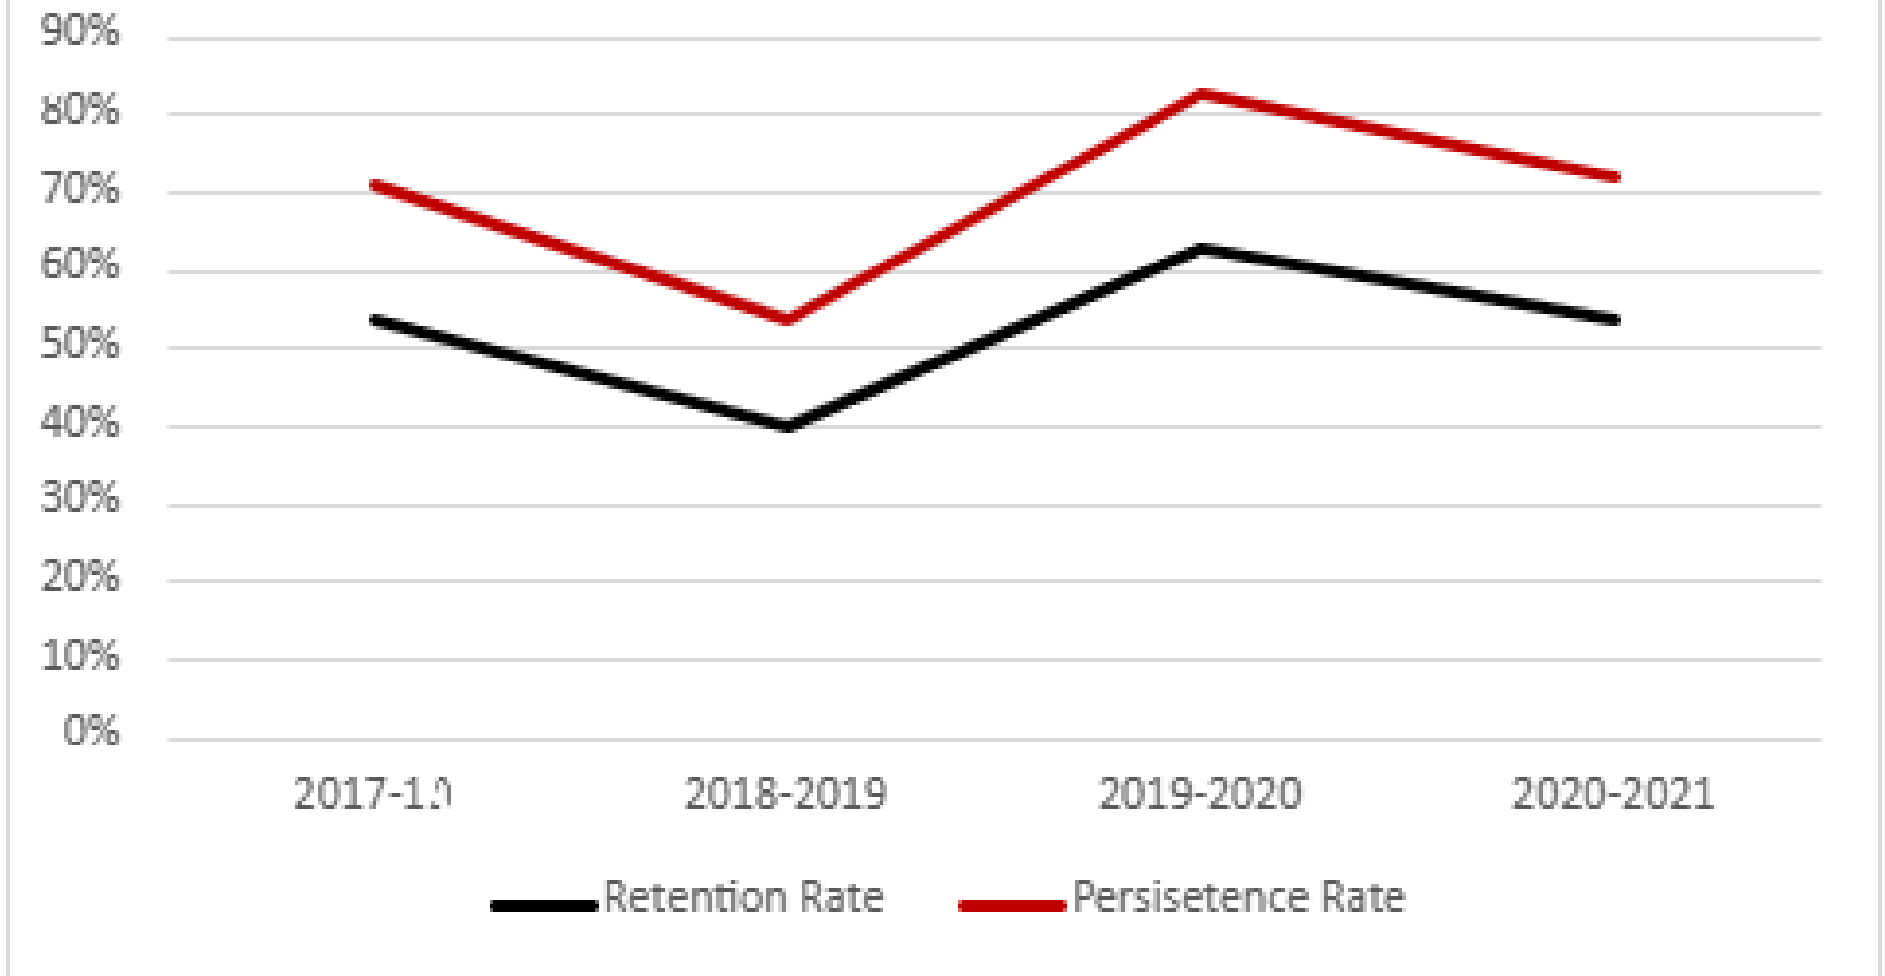

Persistence and Retention Rates

The graph above is data collected regarding our “Persistence and Retention Rates” from the years of 2017-2021.

SGU had a total of 54% retention rate and 72% persistence rate in the year of 2020-2021.