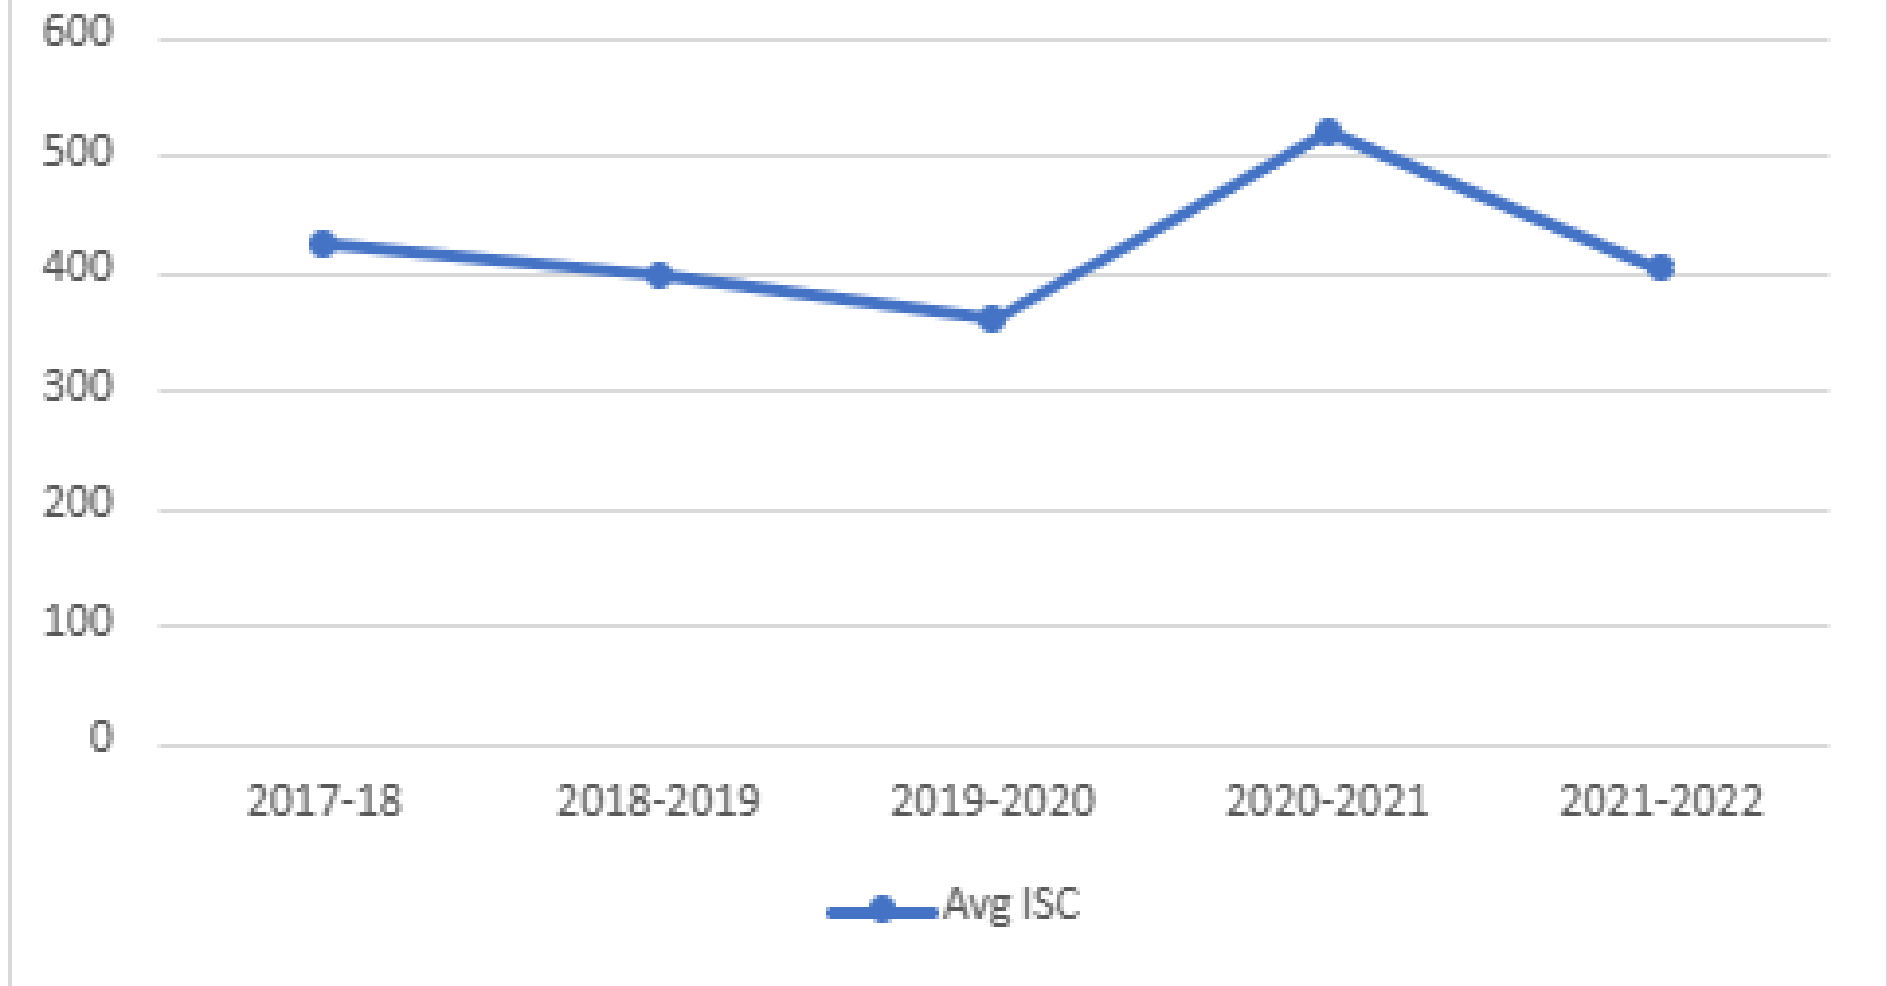

## Avg ISC

The graph above is data collected regarding our “Average Indian Student Count” from the years of 2017-2022.

SGU had on average, a total of 404.08 students in the year of 2021-2022.