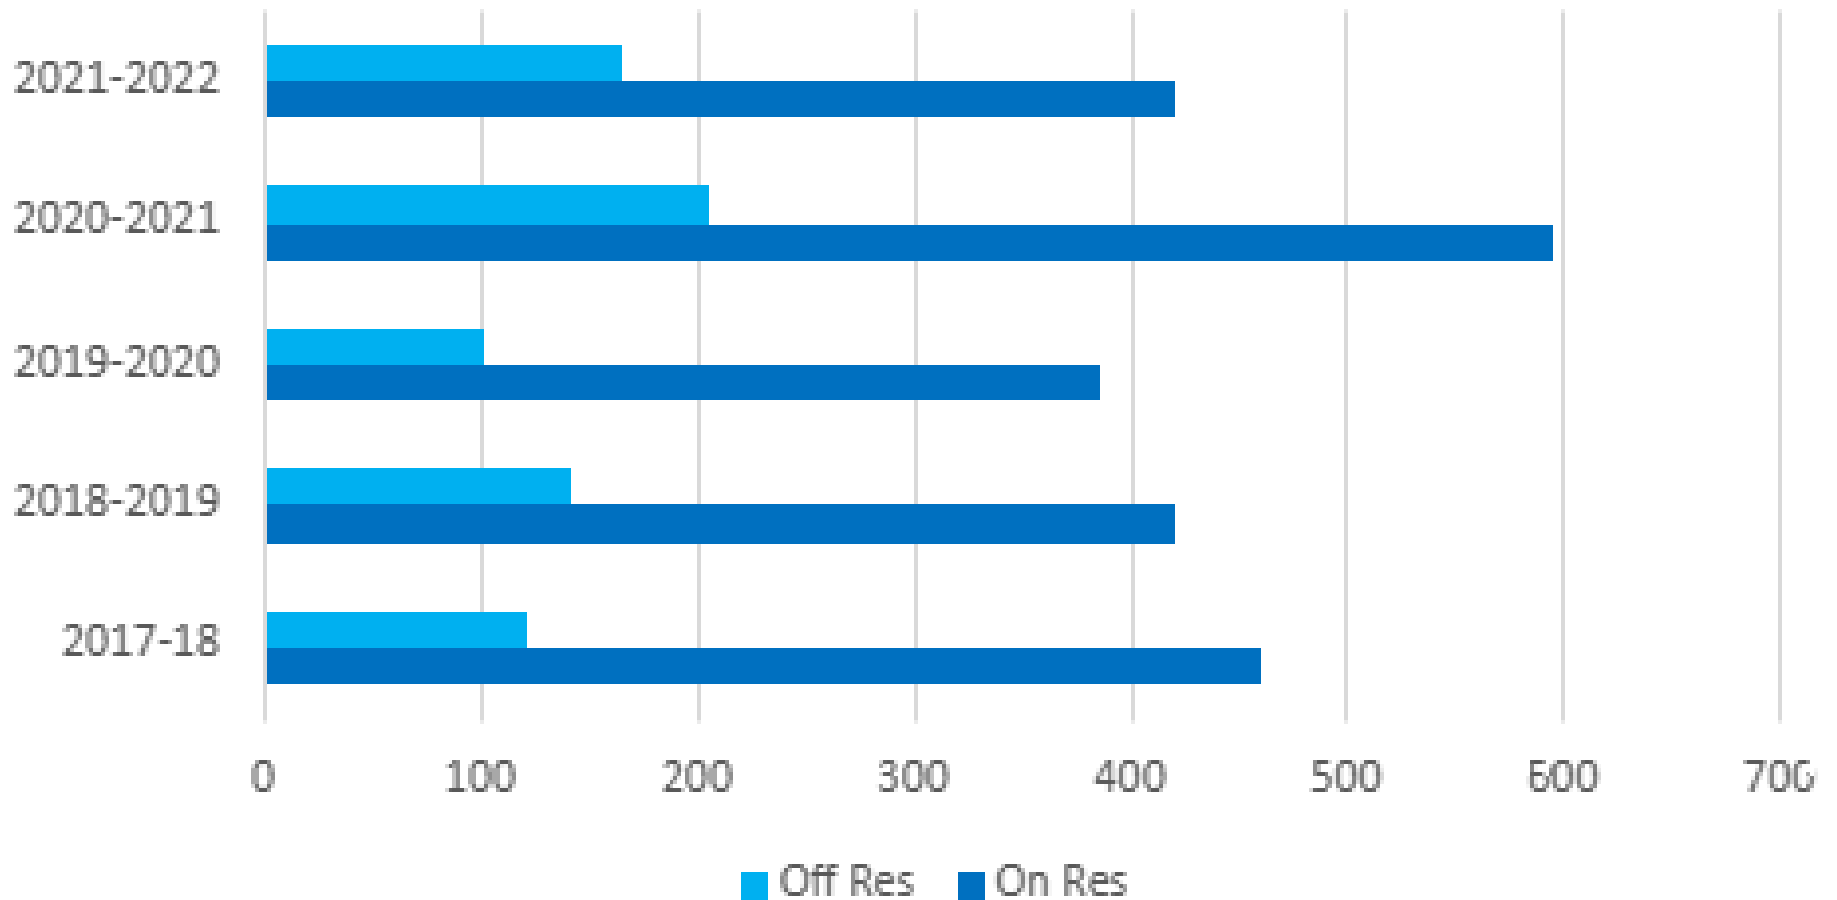

On/Off Reservation Students

The graph above is data collected regarding our “On/Off Reservation Students” from the years of 2017-2022.

SGU had a total of 420 on reservation students and 166 off reservation students in the year of 2021-2022.